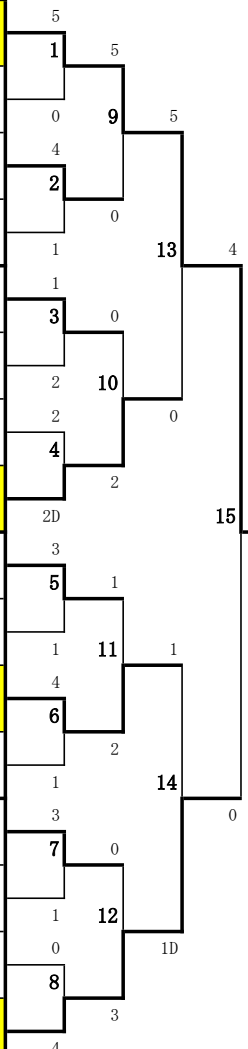

19WKC 女子団体
19WKC Women's Team

Final-entry 45 チーム参加
45 teams

予選総当り/Round Robin

		I D		I D		I D		I D		決勝トーナメント/Final Tournament							
1st	a	JPN	Japan	b	TUR	Turkey	c	GER	Germany	d	FRA	France	Japan	5			
	a	HUN	Hungary	b	PER	Peru	c	SGP	Singapore				Hungary	1	5		
	a	ITA	Italy	b	POR	Portugal	c	PHI	Philippines				Italy	0	9	5	
	a	GRE	Greece	b	THA	Thailand	c	GBR	Great Britain				Greece	4			
2nd of Block 16																	
			Hong Kong, China										Hong Kong, China	2			
	a	NOR	Norway	b	FIN	Finland	c	SUI	Switzerland				Finland	1	0		
	a	TPE	Chinese Taipei	b	CHI	Chile	c	CHN	People's Republic of China				Chinese Taipei	4	10	0	
3rd	a	AUS	Australia	b	IRL	Ireland	c	MAS	Malaysia				Australia	2			
	a	CAN	Canada	b	BRA	Brazil	c	UKR	Ukraine	d	HWI	Hawaii	Canada	3			
	a	POL	Poland	b	LTU	Lithuania	c	CZE	Czech Republic				Czech Republic	5	1		
3rd	a	USA	United States of America	b	ROU	Romania	c	ESP	Spain				United States of America	1	11	1	
2nd of Block 1																	
			France										France	4			
	a	NED	Netherlands	b	ARG	Argentina	c	MGL	Mongolia				Netherlands	2			
	a	TUN	Tunisia	b	SRB	Serbia	c	ECU	Ecuador				Serbia	1	0		
	a	MAC	Macao	b	BEL	Belgium	c	COL	Colombia				Belgium	3	12	1D	
2nd	a	KOR	Korea	b	MEX	Mexico	c	RSA	South Africa	d	HKG	Hong Kong, China	Korea	0			
														8	3		

* Seed 1a: Japan, 16a: Korea
* Seed 8a,9a: Canada & Australia by Draw